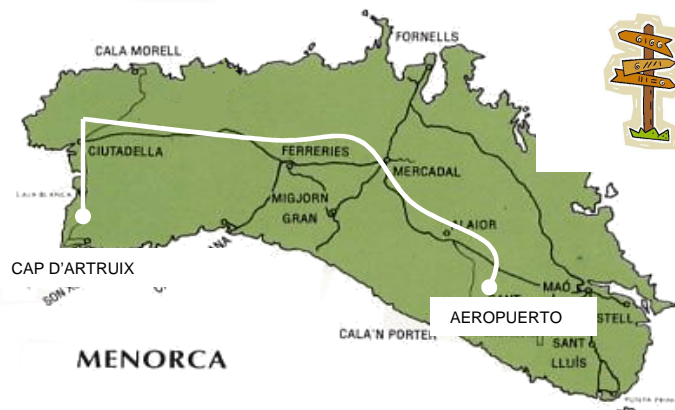

Itinerary

How to get Nure Cel Blau

from the airport of Mahón, Menorca

From Mahón airport, please follow the main road to Ciutadella, (appr. 50km). When you arrive in Ciutadella you have to take the South Ring to Cap D'Artrux / Cala'n Bosch.

On the way to Cala'n Bosch you'll pass the resort Sa Caleta, Santandria and Cala Blanca. When you arrive in Cala'n Bosch you will find a big roundabout. Turning right you go to Cap D'Artrux and turning left you go to Cala'n Bosch. Please, turn to the right hand side and take the second to the left. Go straight on and at the end of the street you will find our complex nure cel blau